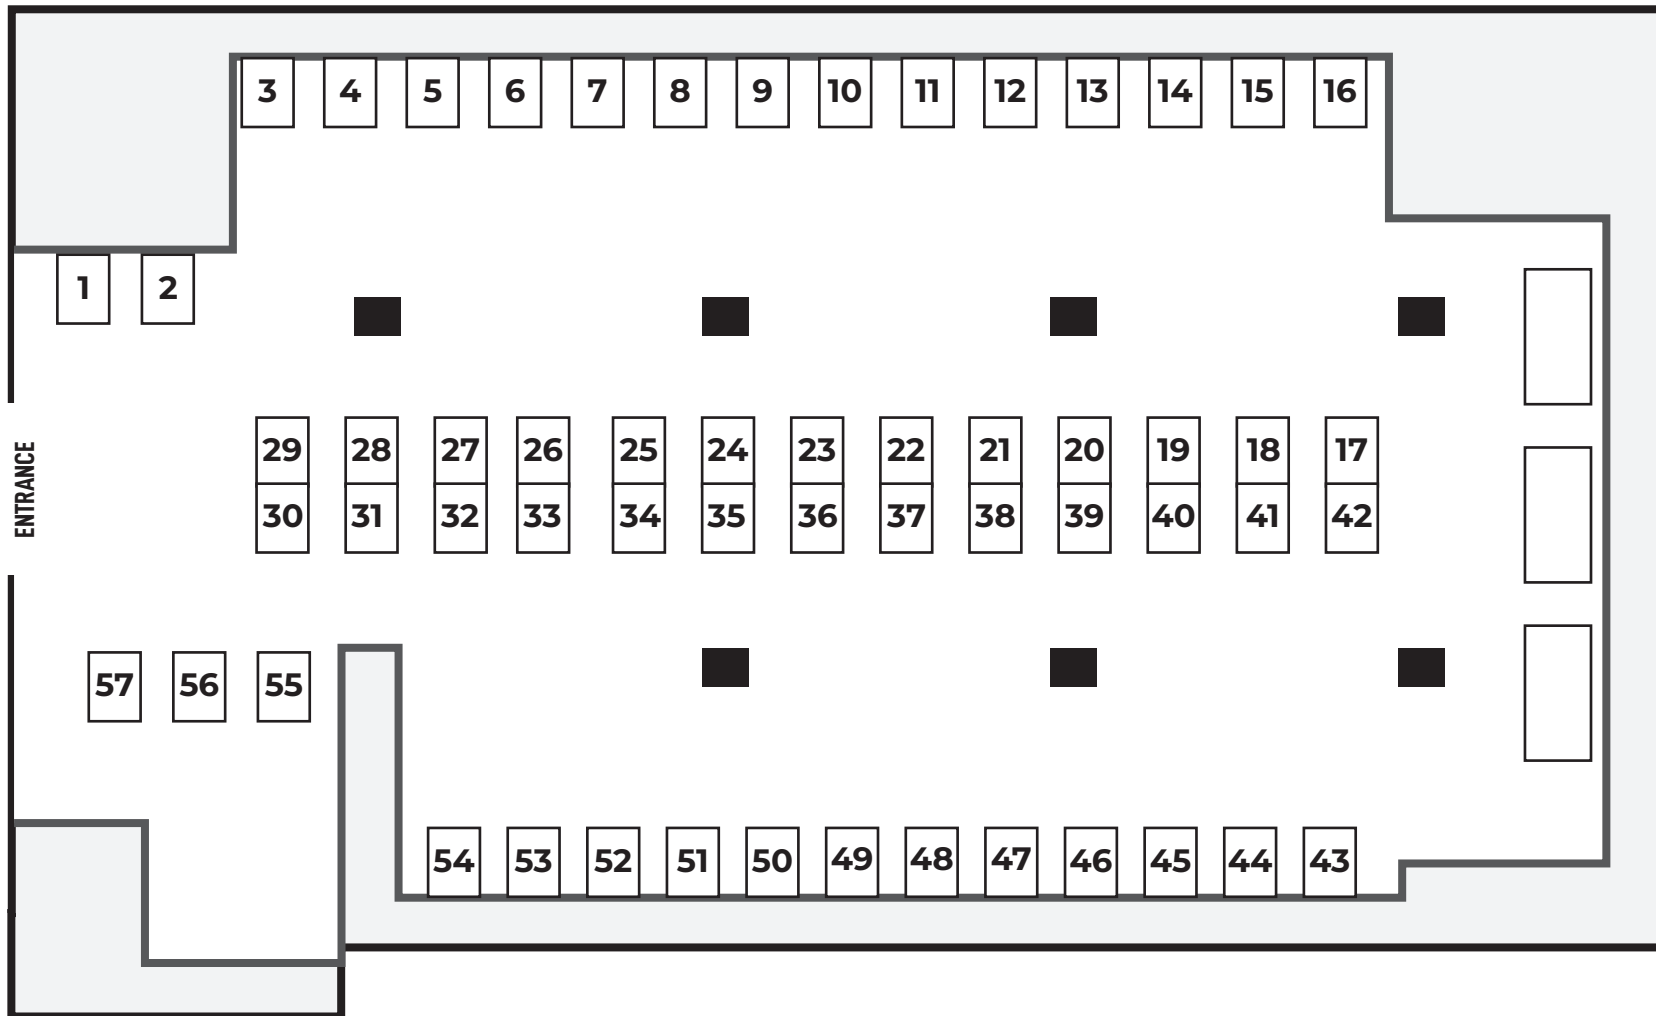

EXHIBITORS TRACKING

KEY

- PILLAR
- W: 1m by H: 2m
- W: 2m by H: 2m

EXHIBITORS KEY

1. Access Computech
2. Accura Scan
3. Alankit
4. Aratek Biometrics
5. B-Drive
6. Bharat Electronics Ltd.
7. BioEnable Technologies
8. Biometix – Bixelab
9. Biorugged
10. Bluprints